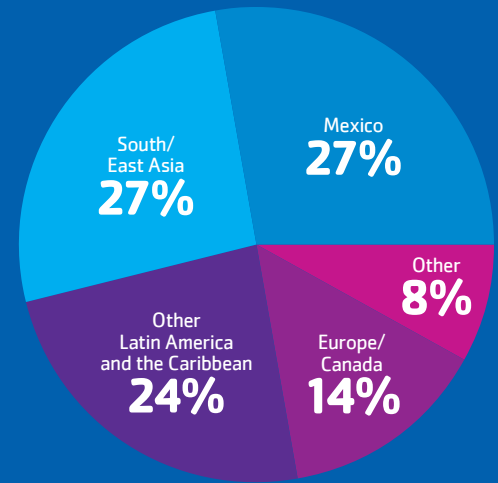

Snapshot of immigrants in the U.S. by place of origin¹

Immigrants represent 13% of the population² and make big a impact in communities by:

<p>Paying taxes that sustain critical services like public schools and police departments.</p>	<p>Stimulating the economy and helping businesses to thrive.</p>	<p>Contributing to a skilled workforce that enables key industries to grow and innovate.</p>	<p>Advancing entrepreneurship, creating jobs and revenue.</p>	<p>Volunteering their time to help their neighbors.</p>
 <p>The average immigrant contributes nearly \$120,000 MORE IN TAXES than they consume in public benefits.³</p>	 <p>The collective spending power of immigrant-led households is \$9.3 TRILLION representing more than 14% of the U.S. total.⁴</p>	 <p>48% of newly arrived immigrants age 25 and older hold at least a college degree.⁵ 18% of scientists and engineers in the U.S. are immigrants.⁶</p>	 <p>1 IN 4 NEW U.S. BUSINESSES is started by immigrants.⁷ Immigrant-owned small businesses employ 4.7 million workers and generate \$776 billion in revenue.⁸</p>	<p>On average, immigrants who are engaged with an organization volunteer</p>  <p>That's two weeks more than their U.S.-born counterparts.⁹</p>